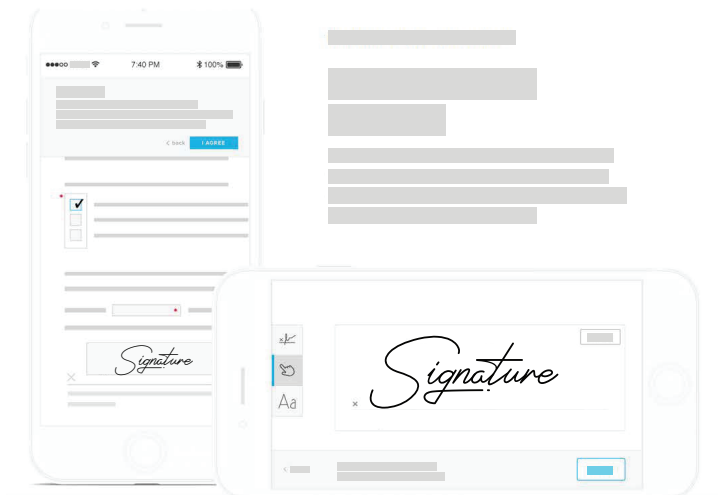

E-Signature

- ✔ Secure and legally binding signatures, from the customers

Comparison Chart

Features	EbailSign
Digital Dashboard	Included in the price
Audit Trail	EbailSign has the most simple non complicated design providing easy traceability based on Authenticity, Data integrity & Non-repudiate flow actions
Digital Signature's	Included in the price, which eliminates paper work
Import/Export	Included in the product and easy to map them across the individual entities
Security	Highly secured servers in SSL layer in AWS (Amazon Web services – the most secured server in the world). Digital signatures stored in AWS servers and highly secured/encrypted
Cloud based	EbailSign is cloud based and works on any browser and no additional hardware or software is required
Easy document on boarding / processing	Process any number of documents using EbailSign, its simple, you provide and we will convert them digitally for e-signature
User Friendly messaging features (Alert Mechanism / Color based Warning messages)	Alerts and error messages are color coded for an easy visibility/reach to the users (agents) if they deviate/ miss schedules/process steps
Support	24 x 7 support available
Authentication	Multiple authentication processes and options verify every signer's identity