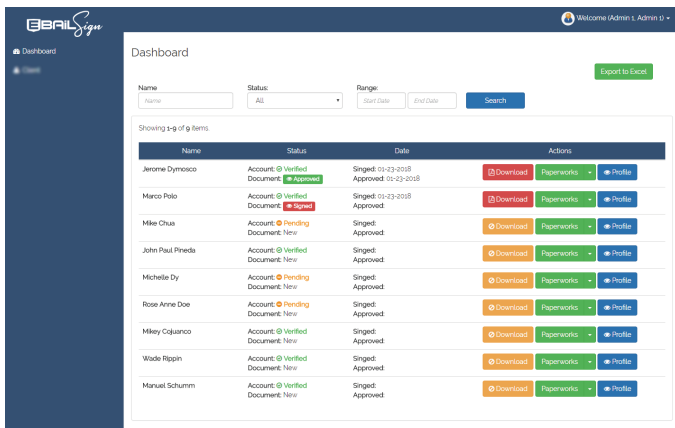

## EbailSign Self-Service Portal with E-signature

### Dashboard with Document tracking Workflow System

- ✔ Quick Snapshot of information to business owners
- ✔ Easy to read
- ✔ Exportable data and easy to set performance goals
- ✔ Proactively track based on document status

### Client Details

- ✔ Exportable data and easy to set performance goals
- ✔ Proactively track based on document status

### Comparison Chart

Features	EbailSign
Digital Dashboard	Included in the price
Audit Trail	<b>EbailSign</b> has the most simple non complicated design providing easy traceability based on Authenticity, Data integrity & Non-repudiate flow actions
Digital Signature's	Included in the price, which eliminates paper work
Import/Export	Included in the product and easy to map them across the individual entities
Security	Highly secured servers in SSL layer in AWS (Amazon Web services – the most secured server in the world). Digital signatures stored in AWS servers and highly secured/encrypted
Cloud based	<b>EbailSign</b> is cloud based and works on any browser and no additional hardware or software is required
Easy document on boarding / processing	Process any number of documents using EbailSign, its simple, you provide and we will convert them digitally for e-signature
User Friendly messaging features (Alert Mechanism / Color based Warning messages)	Alerts and error messages are color coded for an easy visibility/reach to the users (agents) if they deviate/ miss schedules/process steps
Support	24 x 7 support available
Authentication	Multiple authentication processes and options verify every signer's identity