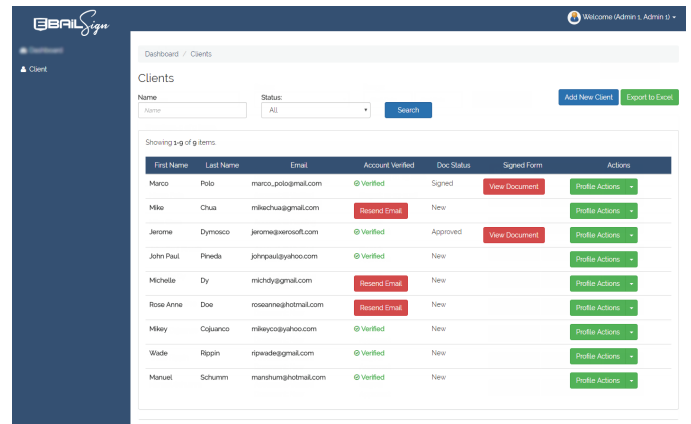

Client Details

- ✔ Exportable data and easy to set performance goals
- ✔ Proactively track based on document status